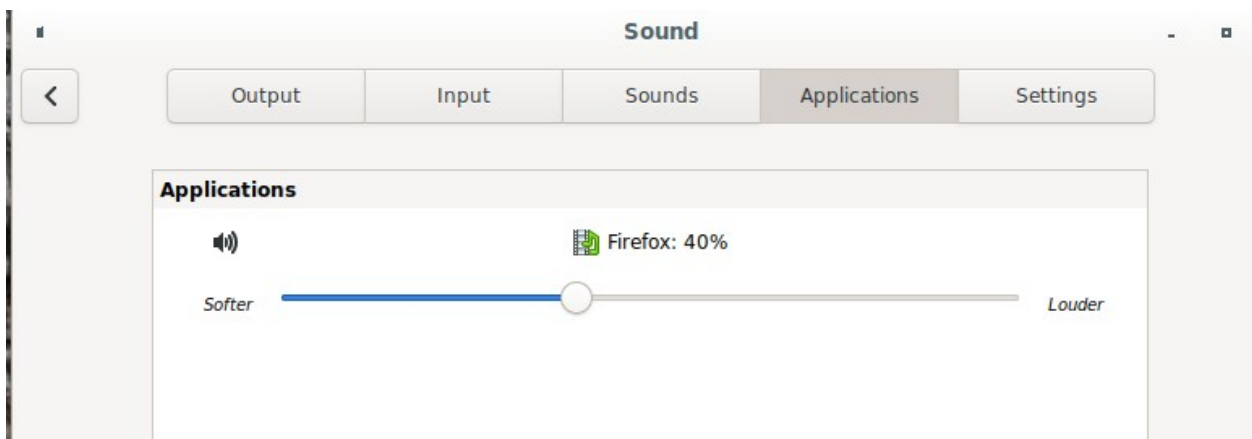

above: activity with first use of Firefox active; no video playing.

Above: device activity with firefox closed

Above: activity with Firefox RESTARTED and Video active.